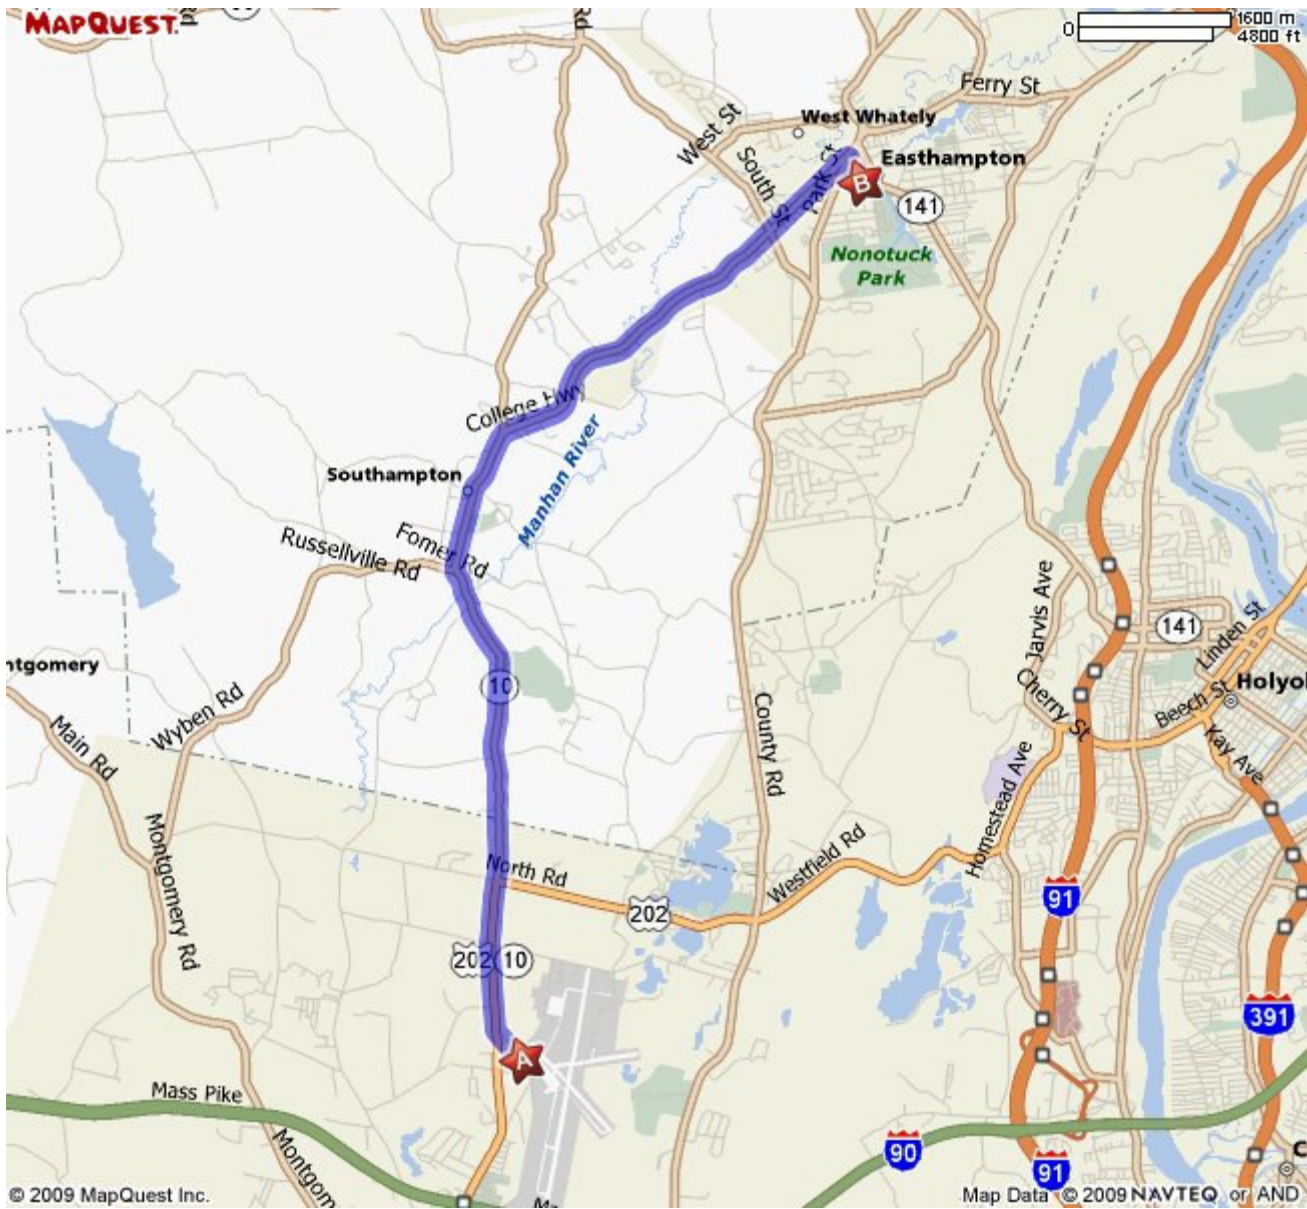

**See Score INSTANTLY!** [free.score.com](http://free.score.com)

Total Time: 19 minutes    Total Distance: 9.28 miles

**A: Airflyte Inc: 110 Airport Rd, Westfield, MA 01085**

- START 1: Start out going NORTHWEST on AIR PORT RD toward SOUTHAMPTON RD/US-202/MA-10. 0.3 mi

---

-  2: Turn SLIGHT RIGHT onto SOUTHAMPTON RD/US-202/MA-10. Continue to follow MA-10. 8.7 mi

---

-  3: Turn SHARP RIGHT onto PARK ST. 0.2 mi

---

-  4: Turn LEFT onto PAYSON AVE. 0.1 mi

---

- END 5: End at 19 Payson Ave Easthampton, MA 01027-2205

**B: 19 Payson Ave, Easthampton, MA 01027-2205**

Total Time: 19 minutes    Total Distance: 9.28 miles

All rights reserved. Use subject to License/Copyright Map Legend  
Directions and maps are informational only. We make no warranties on the accuracy of their content, road conditions or route usability or expeditiousness. You assume all risk of use. MapQuest and its suppliers shall not be liable to you for any loss or delay resulting from your use of MapQuest. Your use of MapQuest means you agree to our [Terms of Use](#)