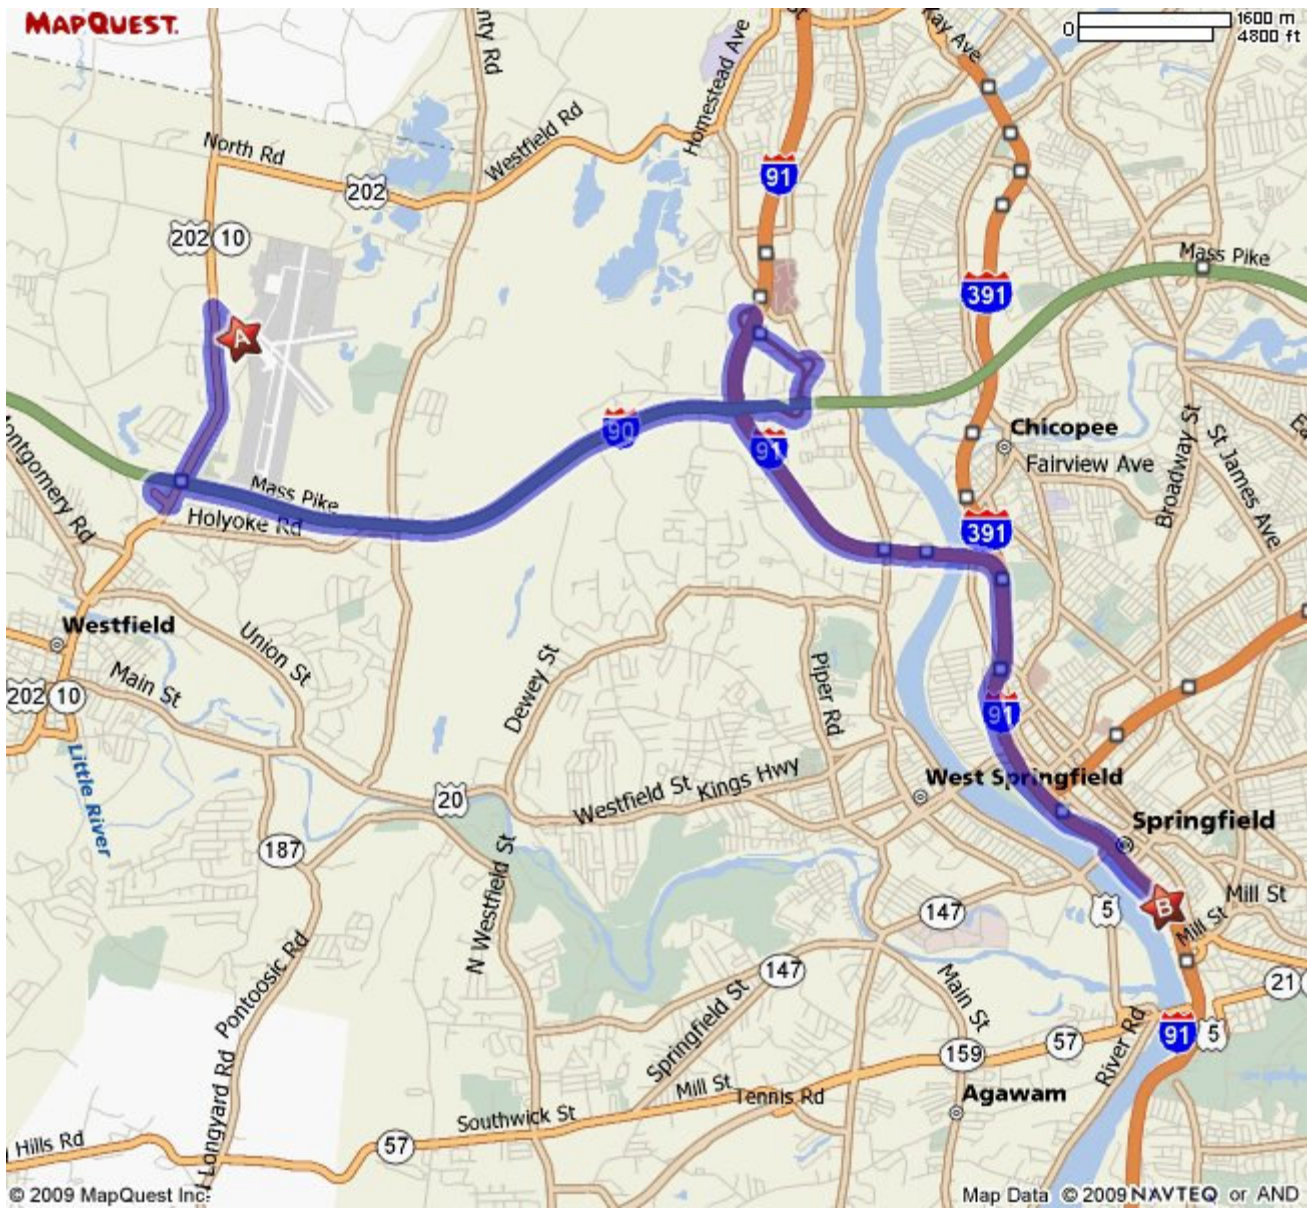

Go Green

MEMBER FDIC

Total Time: 23 minutes Total Distance: 15.62 miles

A: Airflyte Inc: 110 Airport Rd, Westfield, MA 01085

- | | | |
|--|---|--------|
| | 1: Start out going NORTHWEST on AIR PORT RD toward SOUTHAMPTON RD/US-202/MA-10. | 0.3 mi |
| | 2: Turn SHARP LEFT onto SOUTHAMPTON RD/US-202/MA-10. | 1.7 mi |
| | 3: Take the MASS. PIKE/I-90 ramp toward BOSTON/ALBANY. | 0.0 mi |
| | 4: Turn SLIGHT RIGHT onto PRIDE WAY (Portions toll). | 0.1 mi |
| | 5: Merge onto I-90 E/MASS PIKE/MASSACHUSETTS TURNPIKE toward WORCHESTER/BOSTON (Portions toll). | 5.1 mi |
| | 6: Merge onto I-91 S via EXIT 4 toward SPRINGFIELD. | 5.9 mi |
| | 7: Take the BIRNIE AVE exit, EXIT 11, toward US-20 W/W. SPRINGFIELD. | 0.2 mi |
| | 8: Turn SLIGHT LEFT onto BIRNIE AVE. | 0.4 mi |
| | 9: Take the I-91 S exit on the LEFT toward COLUMBUS AVE/HARTFORD CT. | 0.4 mi |
| | 10: Stay STRAIGHT to go onto W COLUMBUS AVE. | 0.8 mi |
| | 11: Turn RIGHT onto BOLAND WAY. | 0.1 mi |
| | 12: Turn LEFT onto W COLUMBUS AVE. | 0.6 mi |
| | 13: End at 1000 W Columbus Ave Springfield, MA 01105 | |

B: Basketball Hall of Fame: 1000 W Columbus Ave, Springfield, MA 01105, (413) 781-6500

Total Time: 23 minutes Total Distance: 15.62 miles

All rights reserved. Use subject to License/Copyright Map Legend
Directions and maps are informational only. We make no warranties on the accuracy of their content, road conditions or route usability or expeditiousness. You assume all risk of use. MapQuest and its suppliers shall not be liable to you for any loss or delay resulting from your use of MapQuest. Your use of MapQuest means you agree to our [Terms of Use](#)