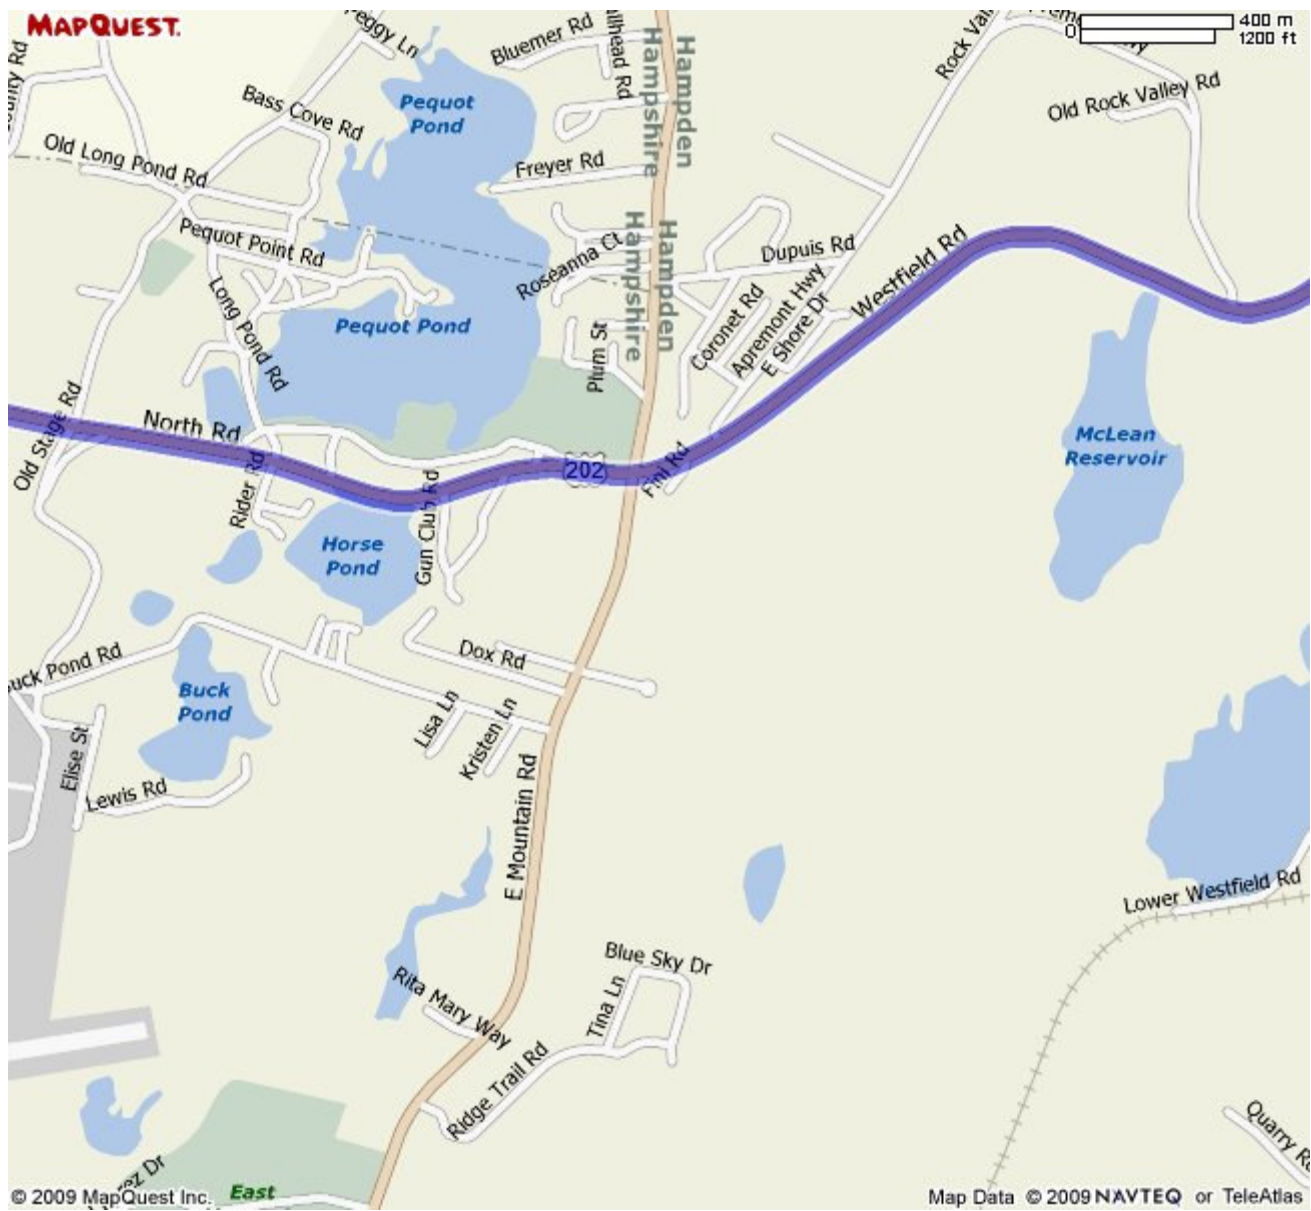

AirFlyte Executive Terminal
 Westfield-Barnes Airport (KBAF)
 110 Airport Road
 Westfield MA 01085
 413.485.0078

Total Time: 14 minutes Total Distance: 7.10 miles

A: Airflyte Inc: 110 Airport Rd, Westfield, MA 01085

- | | | |
|--|---|--------|
| | 1: Start out going NORTHWEST on AIR PORT RD toward SOUTHAMPTON RD/US-202/MA-10. | 0.3 mi |
| | 2: Turn SLIGHT RIGHT onto SOUTHAMPTON RD/US-202/MA-10. | 1.2 mi |
| | 3: Turn RIGHT onto NORTH RD/US-202. Continue to follow US-202. | 4.2 mi |
| | 4: Turn SLIGHT RIGHT onto HOMESTEAD AVE. | 1.1 mi |
| | 5: HOMESTEAD AVE becomes WHITNEY AVE. | 0.3 mi |
| | 6: End at 375 Whitney Ave Holyoke, MA 01040 | |

B: Homewood Suites: 375 Whitney Ave, Holyoke, MA 01040, (413) 532-3100

Total Time: 14 minutes Total Distance: 7.10 miles

All rights reserved. Use subject to License/Copyright Map Legend
Directions and maps are informational only. We make no warranties on the accuracy of their content, road conditions or route usability or expeditiousness. You assume all risk of use. MapQuest and its suppliers shall not be liable to you for any loss or delay resulting from your use of MapQuest. Your use of MapQuest means you agree to our [Terms of Use](#)