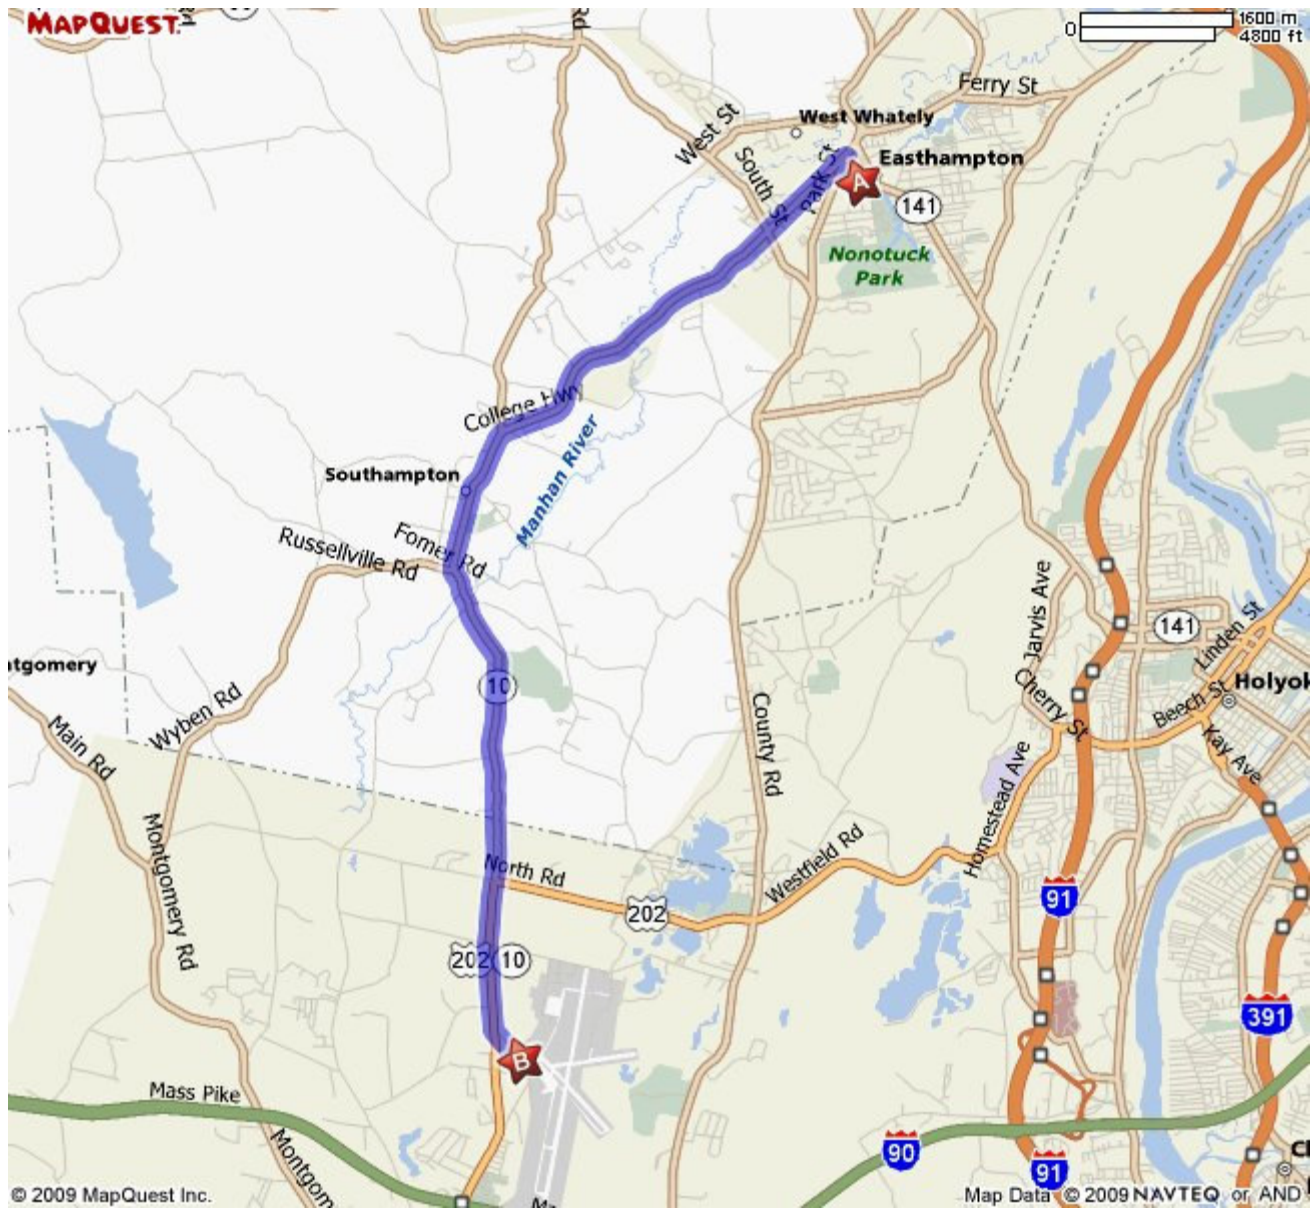

AirFlyte Executive Terminal
 Westfield-Barnes Airport (KBAF)
 110 Airport Road
 Westfield MA 01085
 413.485.0078

The Economy is Difficult. Getting your Credit Score is Easy.

Excellent	😊	750 - 840
Good	😊	660 - 749
Fair	😊	620 - 659
Poor	😊	360 - 619
I Don't Know	😊	?????

See Score INSTANTLY! free score.com

Total Time: 19 minutes Total Distance: 9.28 miles

A: 19 Payson Ave, Easthampton, MA 01027-2205

- | | | |
|--------------|--|--------|
| START | 1: Start out going WEST on PAYSON AVE toward PARK ST. | 0.1 mi |
| | 2: Turn RIGHT onto PARK ST. | 0.2 mi |
| | 3: Turn SHARP LEFT onto MAIN ST/MA-10. Continue to follow MA-10. | 8.7 mi |
| | 4: Turn SLIGHT LEFT onto AIR PORT RD. | 0.3 mi |
| END | 5: End at 110 Airport Rd Westfield, MA 01085 | |

B: Airflyte Inc: 110 Airport Rd, Westfield, MA 01085

Total Time: 19 minutes Total Distance: 9.28 miles

All rights reserved. Use subject to License/Copyright Map Legend
Directions and maps are informational only. We make no warranties on the accuracy of their content, road conditions or route usability or expeditiousness. You assume all risk of use. MapQuest and its suppliers shall not be liable to you for any loss or delay resulting from your use of MapQuest. Your use of MapQuest means you agree to our [Terms of Use](#)