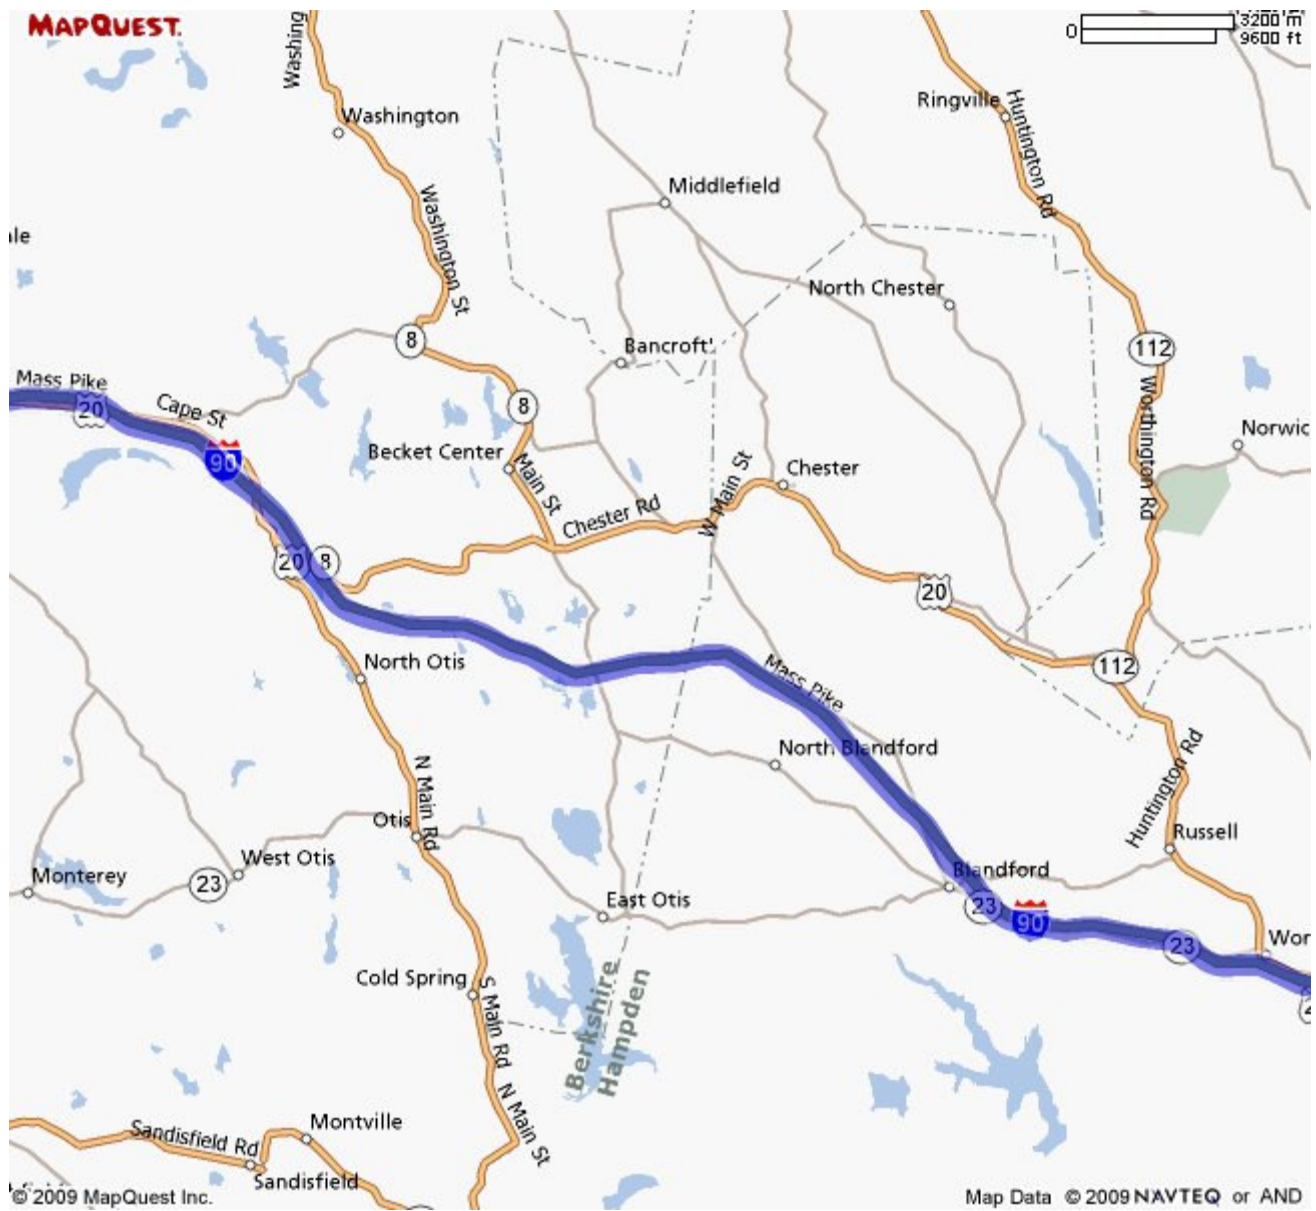

AirFlyte Executive Terminal
 Westfield-Barnes Airport (KBAF)
 110 Airport Road
 Westfield MA 01085
 413.485.0078

**LAST YEAR,
 YOU PAID ON AVERAGE
 \$110 TOO MUCH
 FOR INKJET
 PRINTER
 INK.**

Total Time: 48 minutes Total Distance: 38.92 miles

A: Tanglewood Musical Ctr: 297 West St, Lenox, MA 01240, (413) 637-1600

- | | | |
|--|--|---------|
| | 1: Start out going EAST on WEST ST/MA-183 toward BRUNELL AVE. Continue to follow MA-183. | 2.4 mi |
| | 2: Turn RIGHT onto US-20 E/US-7 S/VETERANS MEMORIAL HWY. Continue to follow US-20 E. | 4.0 mi |
| | Merge onto I-90 E/MASS PIKE/MASSACHUSETTS
3: TURNPIKE toward SPRING FIELD/BOSTON (Portions toll). | 30.1 mi |
| | 4: Take EXIT 3 toward US-202/WESTFIELD/RT-10/NORTHAMPTON. | 0.2 mi |
| | 5: Stay STRAIGHT to go onto PRIDE WAY (Portions toll). | 0.2 mi |
| | 6: Turn LEFT onto US-202/MA-10/SOUTHAMPTON RD. | 1.7 mi |
| | 7: Turn SHARP RIGHT onto AIR PORT RD. | 0.3 mi |
| | 8: End at 110 Airport Rd Westfield, MA 01085 | |

B: Airflyte Inc: 110 Airport Rd, Westfield, MA 01085

Total Time: 48 minutes Total Distance: 38.92 miles

All rights reserved. Use subject to License/Copyright Map Legend
Directions and maps are informational only. We make no warranties on the accuracy of their content, road conditions or route usability or expeditiousness. You assume all risk of use. MapQuest and its suppliers shall not be liable to you for any loss or delay resulting from your use of MapQuest. Your use of MapQuest means you agree to our [Terms of Use](#)