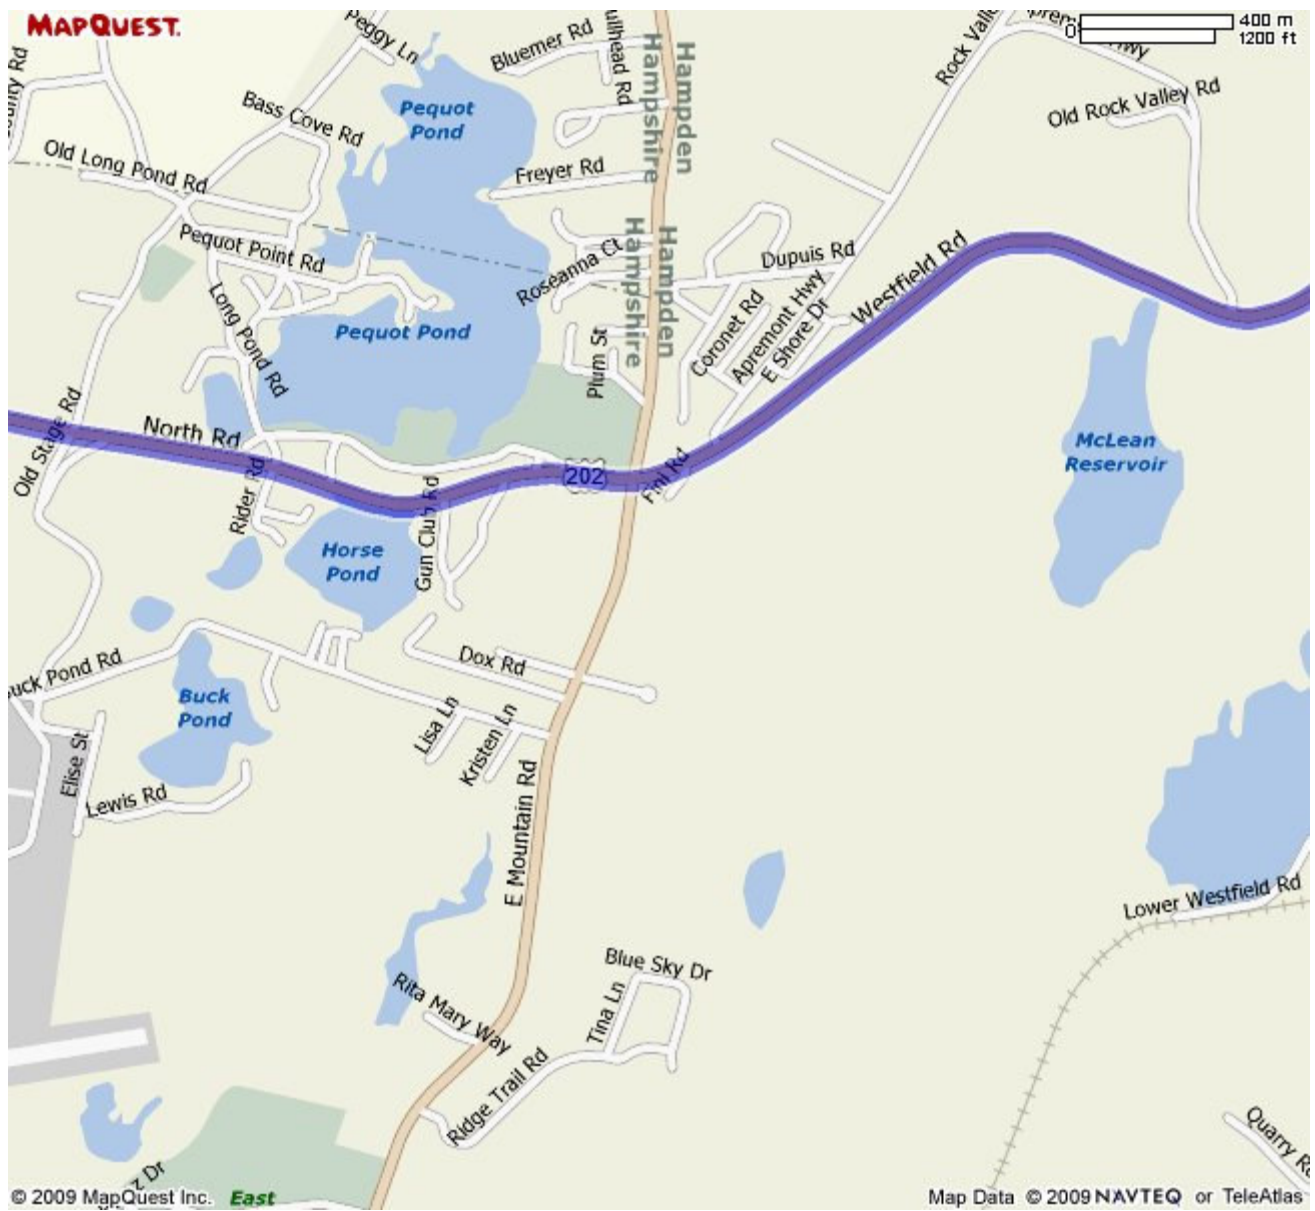

AirFlyte Executive Terminal  
Westfield-Barnes Airport (KBAF)  
110 Airport Road  
Westfield MA 01085  
413.485.0078

**What's your 2008 Credit Score?**

- Excellent 😊 750 - 840
- Good 😊 660 - 749
- Fair 😐 620 - 659
- Poor 😞 340 - 619
- I Don't Know 😐 ???

**Find out INSTANTLY!**

Total Time: 14 minutes    Total Distance: 7.14 miles

**A: Homewood Suites: 375 Whitney Ave, Holyoke, MA 01040, (413) 532-3100**

- |   |   |        |
|---|---|--------|
| <b>START</b>  | 1: Start out going NORTHWEST on WHITNEY AVE toward BOBALA RD.     | 0.3 mi |
|    | 2: Stay STRAIGHT to go onto HOMESTEAD AVE.                        | 1.1 mi |
|    | 3: Turn LEFT onto US-202/WESTFIELD RD. Continue to follow US-202. | 4.3 mi |
|   | 4: Turn LEFT onto SOUTHAMPTON RD/US-202/MA-10.                    | 1.2 mi |
|  | 5: Turn SLIGHT LEFT onto AIR PORT RD.                             | 0.3 mi |
| <b>END</b>  | 6: End at 110 Airport Rd Westfield, MA 01085                      |        |

**B: Airflyte Inc: 110 Airport Rd, Westfield, MA 01085**

Total Time: 14 minutes    Total Distance: 7.14 miles

All rights reserved. Use subject to License/Copyright Map Legend  
Directions and maps are informational only. We make no warranties on the accuracy of their content, road conditions or route usability or expeditiousness. You assume all risk of use. MapQuest and its suppliers shall not be liable to you for any loss or delay resulting from your use of MapQuest. Your use of MapQuest means you agree to our [Terms of Use](#)