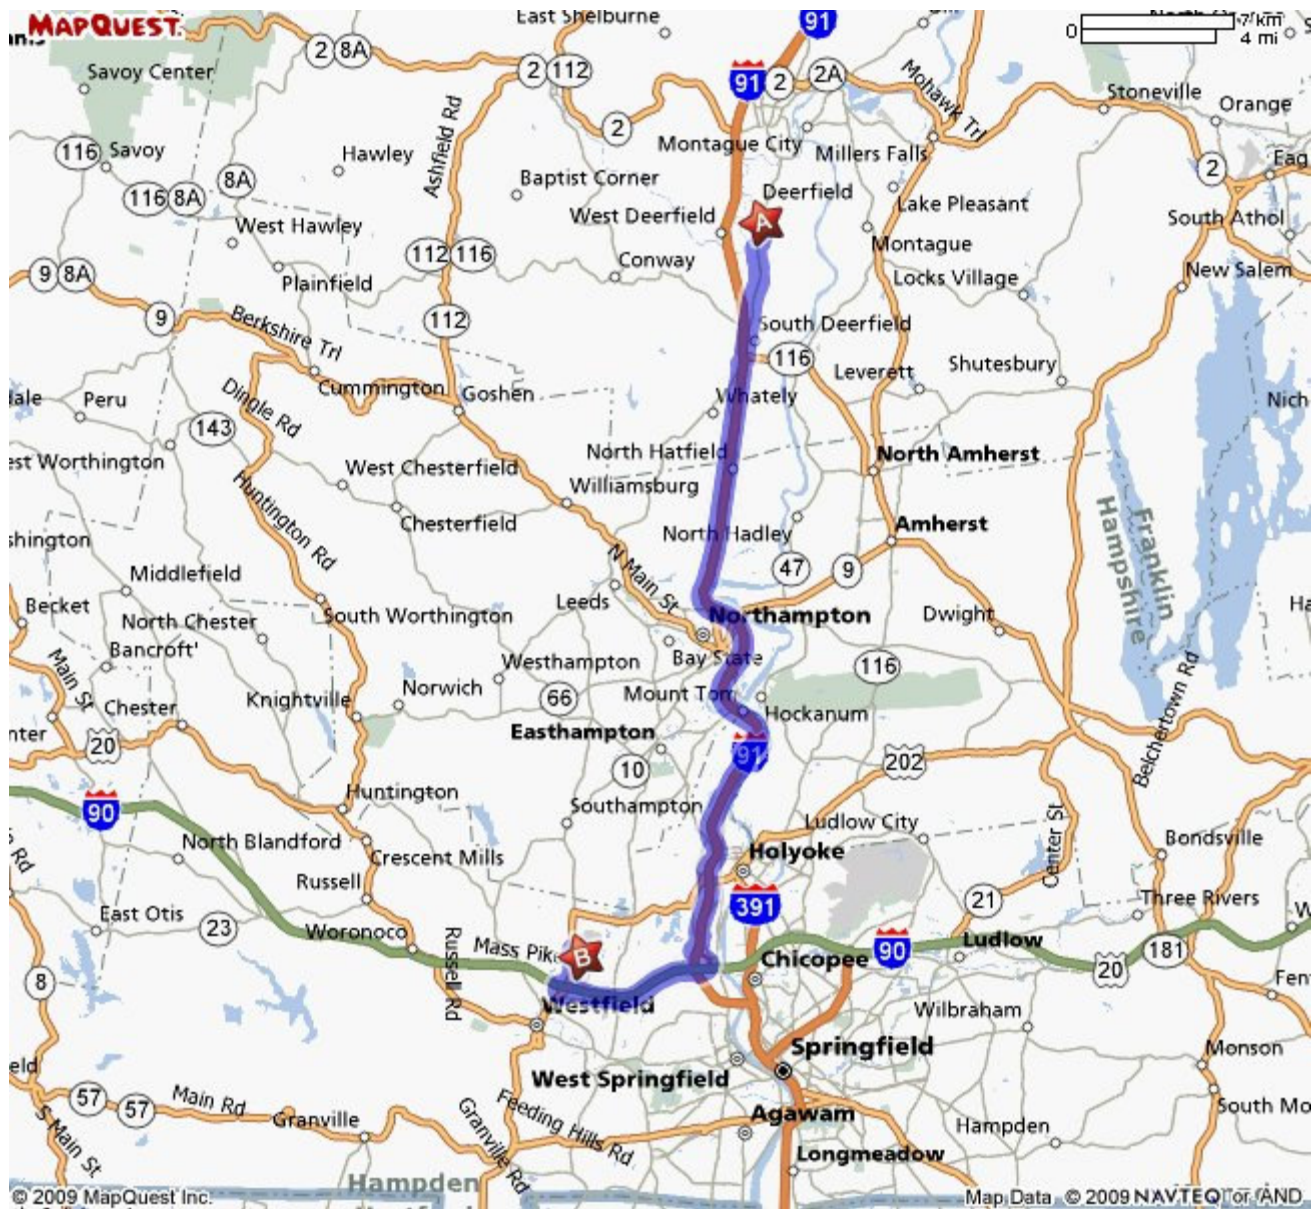

AirFlyte Executive Terminal
 Westfield-Barnes Airport (KBAF)
 110 Airport Road
 Westfield MA 01085
 413.485.0078

What's your 2008 Credit Score?

Excellent 😊 750 - 840

Good 😊 660 - 749

Fair 😐 620 - 659

Poor 😞 340 - 619

I Don't Know 😐 ???

Find out INSTANTLY!

Total Time: 45 minutes Total Distance: 37.10 miles

A: Deerfield Academy: 7 Main St, Deerfield, MA 01342

- | | | |
|--|--|---------|
| | 1: Start out going SOUTH on MAIN ST toward OLD MAIN ST. | 0.0 mi |
| | 2: Turn SLIGHT LEFT onto OLD MAIN ST. | 0.2 mi |
| | 3: Turn RIGHT onto US-5/MA-10/GREENFIELD RD. Continue to follow US-5/MA-10. | 5.2 mi |
| | 4: Merge onto I-91 S via the ramp on the LEFT. | 22.9 mi |
| | 5: Merge onto I-90 W/MASS PIKE/MASSACHUSETTS TURNPIKE via EXIT 14 toward ALBANY (Portions toll). | 6.2 mi |
| | 6: Take EXIT 3 toward RT-10/WESTFIELD/US-202/NORTHAMPTON. | 0.4 mi |
| | 7: Turn SLIGHT LEFT onto PRIDE WAY (Portions toll). | 0.2 mi |
| | 8: Turn LEFT onto US-202/MA-10/SOUTHAMPTON RD. | 1.7 mi |
| | 9: Turn SHARP RIGHT onto AIR PORT RD. | 0.3 mi |
| | 10: End at 110 Airport Rd Westfield, MA 01085 | |

B: Airflyte Inc: 110 Airport Rd, Westfield, MA 01085

Total Time: 45 minutes Total Distance: 37.10 miles

All rights reserved. Use subject to License/Copyright Map Legend
Directions and maps are informational only. We make no warranties on the accuracy of their content, road conditions or route usability or expeditiousness. You assume all risk of use. MapQuest and its suppliers shall not be liable to you for any loss or delay resulting from your use of MapQuest. Your use of MapQuest means you agree to our [Terms of Use](#)