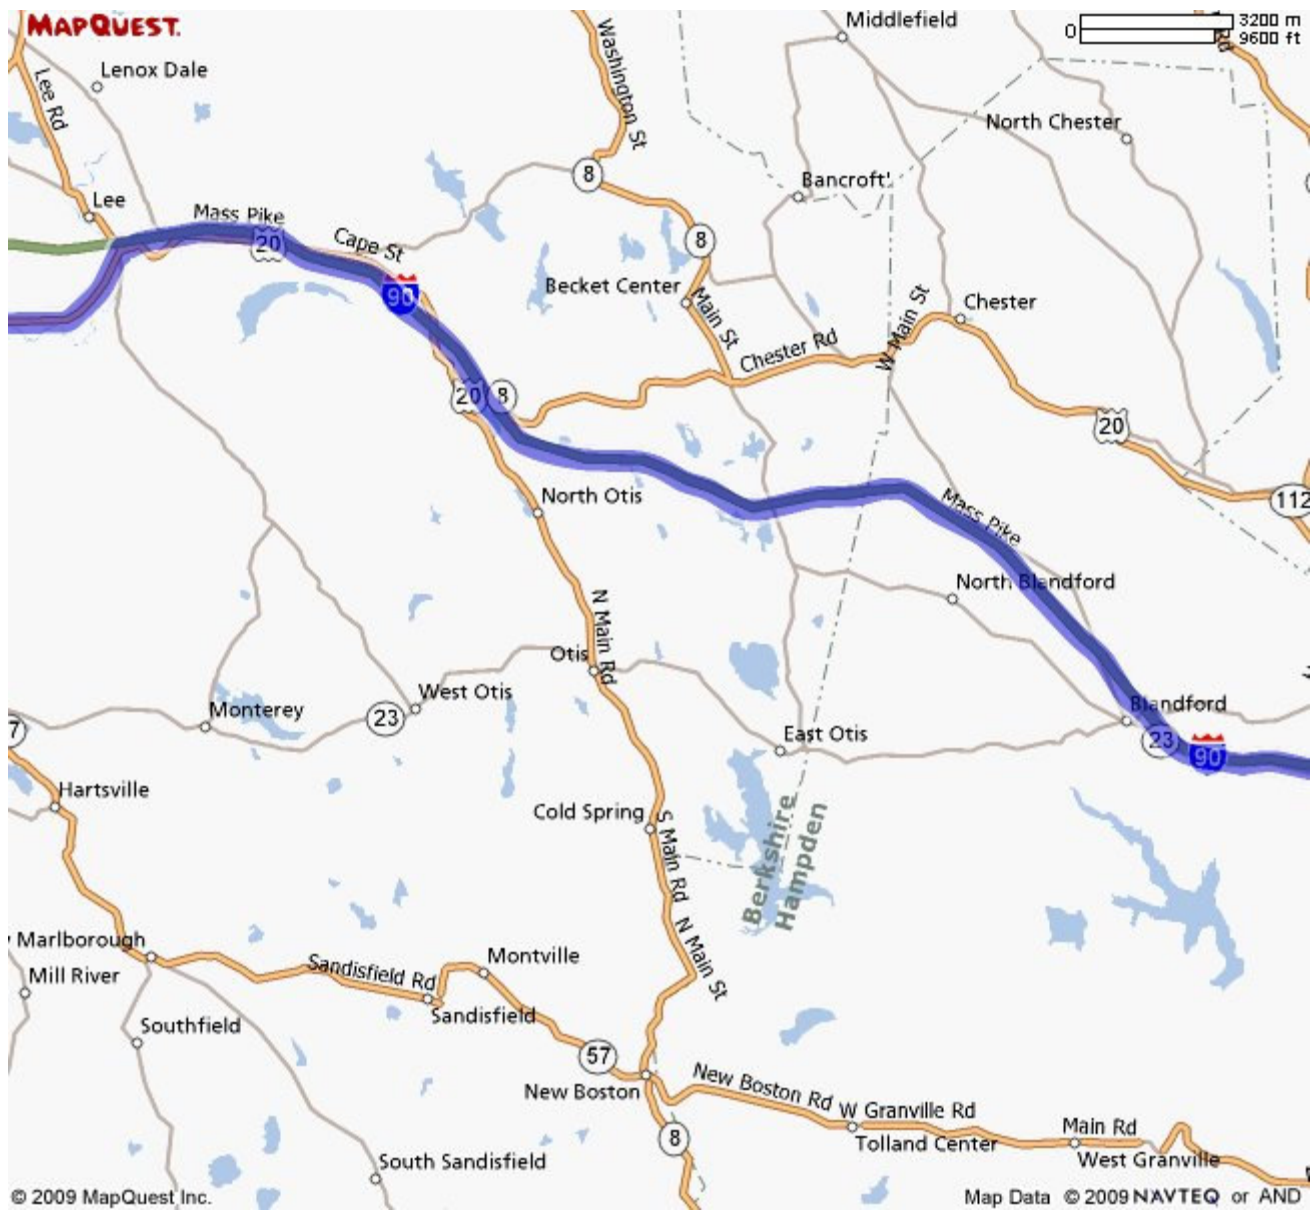

MEMBER FDIC

Total Time: 1 hour 7 minutes    Total Distance: 51.69 miles

**A: Berkshire School Inc: 245 N Undermountain Rd, Sheffield, MA 01257**

- |   |  |         |
|---|--|---------|
|    | 1: Start out going NORTH on N UNDERMOUNTAIN RD/MA-41 toward CURTISS RD. Continue to follow MA-41.                          | 3.2 mi  |
|    | 2: Turn RIGHT onto MA-23/MA-41.  | 3.9 mi  |
|    | 3: Turn LEFT onto MAIN ST/US-7/MA-23/MA-41.  | 1.0 mi  |
|   | 4: Turn RIGHT onto STATE RD/US-7/MA-23. Continue to follow US-7.   | 6.6 mi  |
|  | 5: Turn RIGHT onto US-7/MAIN ST/MA-102. Continue to follow MA-102 E.   | 4.6 mi  |
|  | 6: Merge onto I-90 E/MASS PIKE/MASSACHUSETTS TURNPIKE via the ramp on the LEFT toward SPRING FIELD/BOSTON (Portions toll). | 30.0 mi |
|  | 7: Take EXIT 3 toward US-202/WESTFIELD/RT-10/NORTHAMPTON.  | 0.2 mi  |
|  | 8: Stay STRAIGHT to go onto PRIDE WAY (Portions toll).   | 0.2 mi  |
|  | 9: Turn LEFT onto US-202/MA-10/SOUTHAMPTON RD.   | 1.7 mi  |
|  | 10: Turn SHARP RIGHT onto AIR PORT RD.   | 0.3 mi  |
|  | 11: End at 110 Airport Rd Westfield, MA 01085  |         |

**B: Airflyte Inc: 110 Airport Rd, Westfield, MA 01085**

Total Time: 1 hour 7 minutes    Total Distance: 51.69 miles

All rights reserved. Use subject to License/Copyright Map Legend  
Directions and maps are informational only. We make no warranties on the accuracy of their content, road conditions or route usability or expeditiousness. You assume all risk of use. MapQuest and its suppliers shall not be liable to you for any loss or delay resulting from your use of MapQuest. Your use of MapQuest means you agree to our [Terms of Use](#)